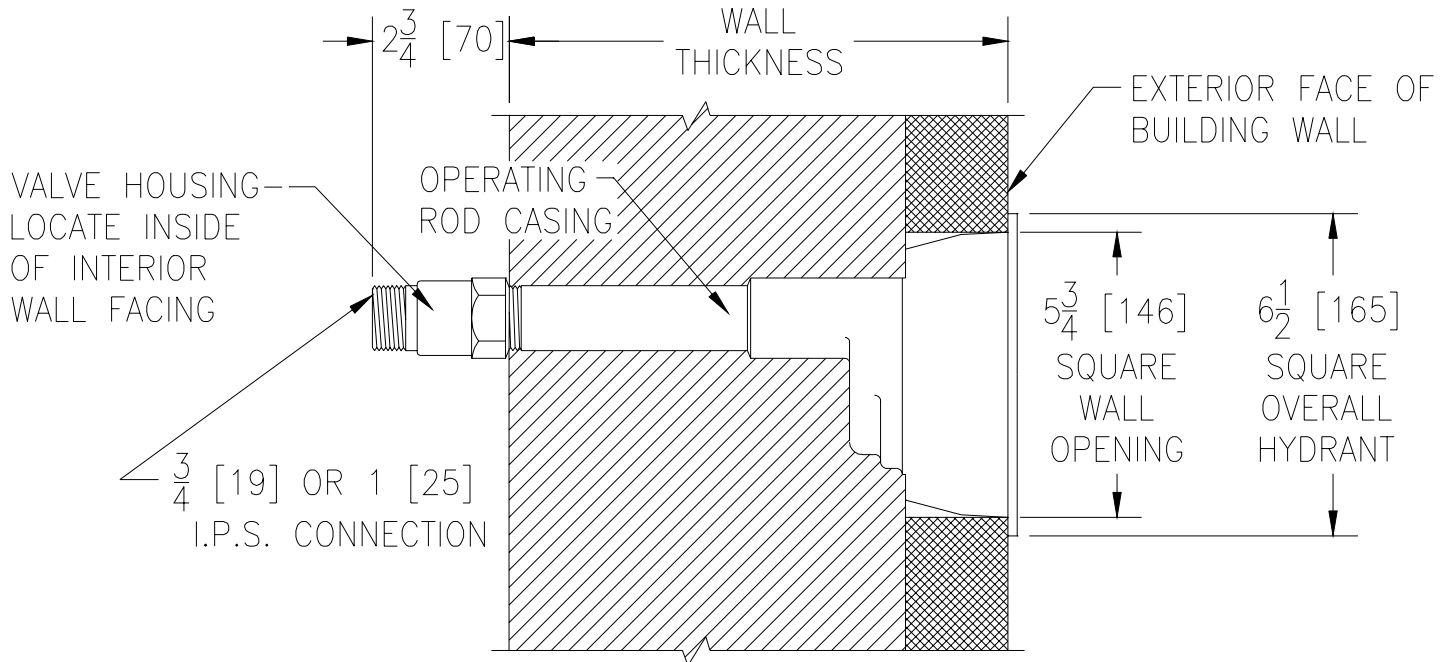

TYPICAL INSTALLATION
Z-1300
ECOLOTROL WALL HYDRANT

Dimensional Data (inches and [mm]) are Subject to Manufacturing Tolerances and Change Without Notice

Z-1300
ECOLOTROL WALL HYDRANT - Encased, Non-Freeze

Ecolotrol wall hydrants provide a flush, fully enclosed, fully protected installation in any type wall construction. Hinged box cover can be locked to prevent vandalism. The same key that unlocks cover operates hydrant. Ample wide flange of box extends over wall opening and provides neat, flush installation for modern building facades.